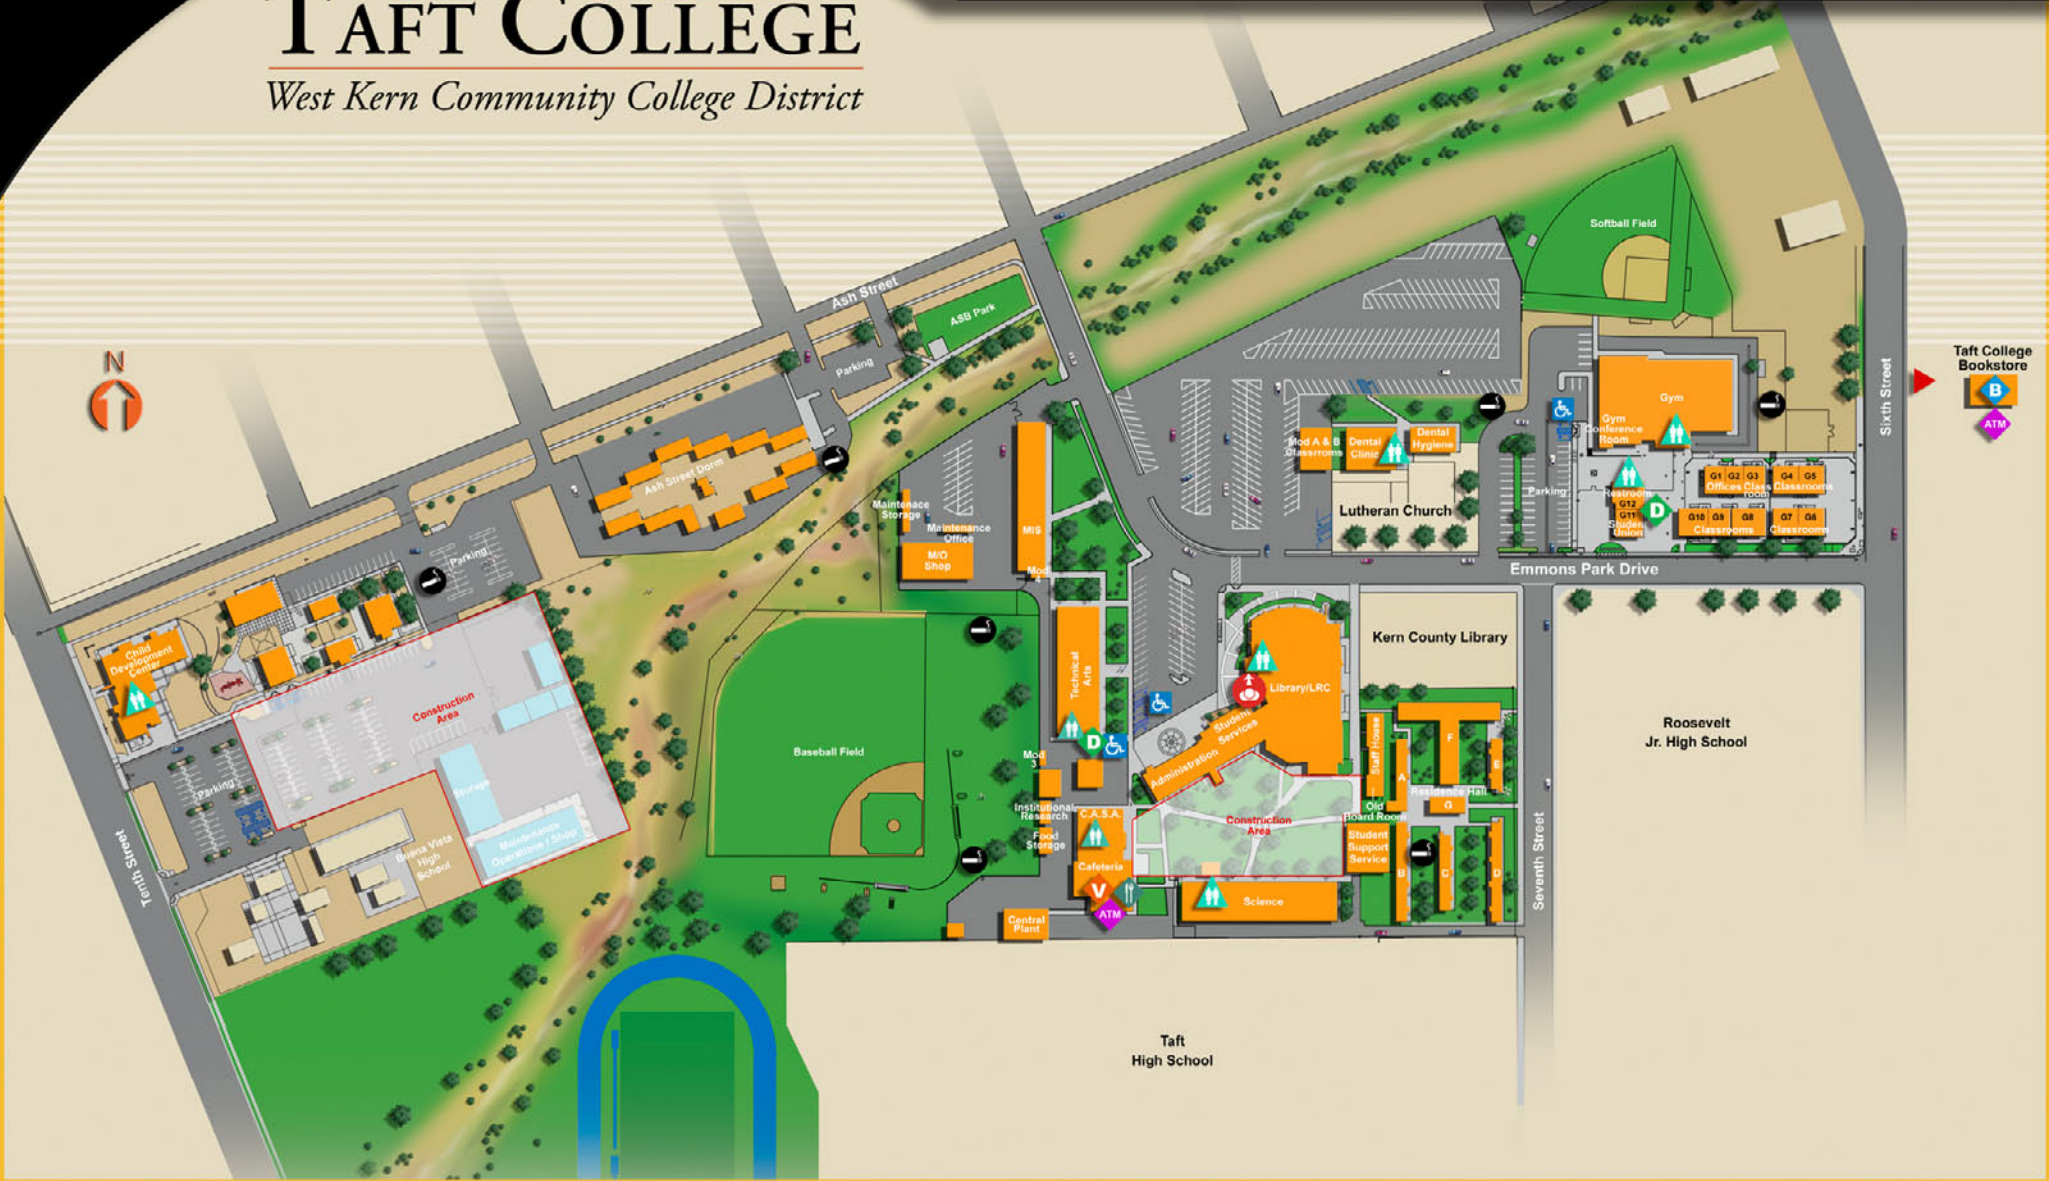

CAMPUS MAP

TAFT COLLEGE

West Kern Community College District

Taft College Bookstore
B
ATM

- 
 You are here
- 
 Disabled accessible
- 
 Drinking fountains
- 
 Restrooms
- 
 Vending machines
- 
 Food/Refreshment
- 
 Bookstore
- 
 Smoking Area
- 
 ATM